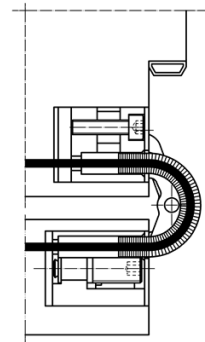

SIMONSWERK cable set TECTUS TE 525 3D MK for concealed power supply / cable conduit for SIMONSWERK hinge TECTUS TE 525 3D. Includes 5 m of cable with cable connector for door leaf, 3 m of cable for frame, 1 tension spring, 2 compression springs (return springs), strain relief clamps, cable ties and cover plates for door and frame part.

Combination

hinge up to 100 kg TE 525 3D

Items (DIN direction: DIN right and left hand applicable)

finish(es) stainless steel satin brushed
Packing unit Pack of 1
Item number 5 400068 0 04001

front view

block frame/door closed

SIMONSWERK
TECTUS®

Cable set TE 525 3D MK

for concealed power line

Accessories

cable set

block frame/door opened