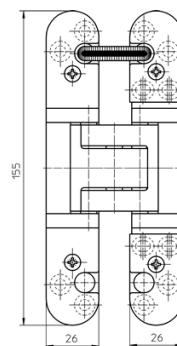

SIMONSWERK

TECTUS®

Cable set TE 525 3D MK

for concealed power line

Accessories cable set

Technical Details

No. of wires	4 No. of wires
Wire cross section	0,25 mm
Max. voltage	48 V
Max. current	4 A

Descriptive Text

SIMONSWERK cable set TECTUS TE 525 3D MK for concealed power supply / cable conduit for SIMONSWERK hinge TECTUS TE 525 3D. Includes 5 m of cable with cable connector for door leaf, 3 m of cable for frame, 1 tension spring, 2 compression springs (return springs), strain relief clamps, cable ties and cover plates for door and frame part.

Combination

hinge up to 100 kg TE 525 3D

Items (DIN direction: DIN right and left hand applicable)

finish(es) stainless steel satin brushed
Packing unit Pack of 1
Item number 5 400068 0 04001

front view

block frame/door closed

SIMONSWERK
TECTUS®

Cable set TE 525 3D MK

for concealed power line

Accessories

cable set

block frame/door opened