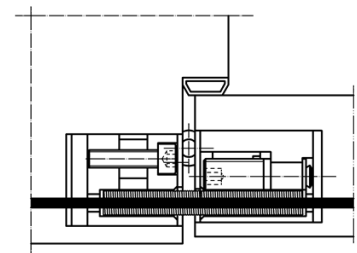

SIMONSWERK cable set TECTUS TE 525 3D MK for concealed power supply / cable conduit for SIMONSWERK hinge TECTUS TE 525 3D. Includes 5 m of cable with cable connector for door leaf, 3 m of cable for frame, 1 tension spring, 2 compression springs (return springs), strain relief clamps, cable ties and cover plates for door and frame part.

Combination

hinge up to 100 kg TE 525 3D

Items (DIN direction: DIN right and left hand applicable)

finish(es) stainless steel satin brushed
Packing unit Pack of 1
Item number 5 400068 0 04001

front view

block frame/door closed

SIMONSWERK
TECTUS®

Cable set TE 525 3D MK

for concealed power line

Accessories

cable set

block frame/door opened