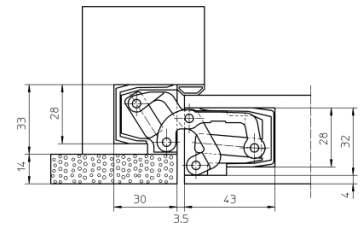

SIMONSWERK
TECTUS®

TE 541 3D FVZ

for unrebated residential and heavy-duty doors with recessed frame facings

hinge

Items (DIN reference: non-handed)

finish(es)	satin chrome look (F1) 124
packing unit	pack of 2
item number	5 400631 0 12402
finish(es)	stainless steel look (SSL) 126
packing unit	pack of 2
item number	5 400631 0 12602

flächenversetzte Zarge