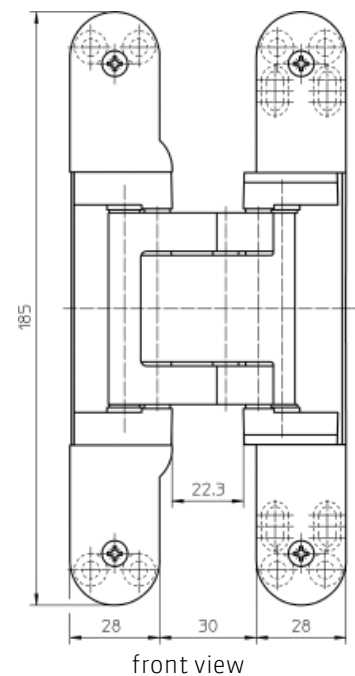

descriptive text

SIMONSWERK TECTUS hinge TE 541 3D for recessed frame facings (FVZ) up to 14,0 mm. Completely concealed for unrebated doors with timber, steel and aluminium frames. With comfortable 3D adjustment, load capacity up to 100 kg, opening angle up to 180°, overall length 185 mm, right hand and left hand applicable, maintenance-free slide bearings, three-dimensionally adjustable: side +/- 3,0 mm, height +/- 3,0 mm, compression +/- 1,0 mm. Finish...

Note

The load capacity mentioned above refers to the use of 2 hinges per door leaf (1 x 2 m 39.370 x 78.740").
Finger protection on the hinge side due to a small gap between door and frame.
Receiver for casing frames on request.

Product features

- completely concealed hinge system
- for timber, steel or aluminium frames
- for unrebated heavy-duty doors
- maintenance-free slide bearings
- with comfortable 3D adjustment (side +/- 3,0 mm, high +/- 3,0 mm, compression +/- 1,0 mm)
- for recessed frame facings (FVZ) up to 14,0 mm

installation tools

universal milling frame	
template 5 250682 5	frame, step 3
template 5 250942 5	frame / door, step 1
template 5 250943 5	frame / door, step 2
template 5 250944 5	door, step 3
template 5 251068 5	3/4" router bit / 1" collar ring (step 3)
template 5 251071 5	3/4" router bit / 1" collar ring (step 1)
template 5 251073 5	3/4" router bit / 1" collar ring (step 2)