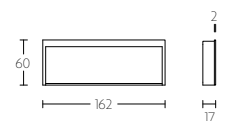

inbouwkom
te verlijmen | flush pull
for glue fitting

mat nikkel
satin nickel

MN926

MN800/32

inbouwkom
te verlijmen | flush pull
for glue fitting

mat nikkel
satin nickel

MN800/32

MN800/128

inbouwkom
te verlijmen | flush pull
for glue fitting

mat nikkel
satin nickel

MN800/128