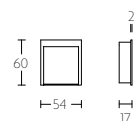

inbouwkom
te verlijmen | flush pull
for glue fitting

mat nikkel
satin nickel

MN926

MN800/32

inbouwkom
te verlijmen | flush pull
for glue fitting

mat nikkel
satin nickel

MN800/32

MN800/128

inbouwkom
te verlijmen | flush pull
for glue fitting

mat nikkel
satin nickel

MN800/128