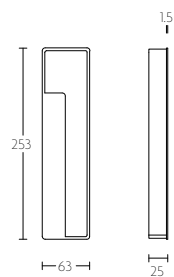

-  mat nikkel
satin nickel
-  glans nikkel
bright nickel
-  messing ongelakt
brass unlacquered

F780

MN1031

by Jo Coenen

inbouwkom
te verlijmen | flush pull
for glue fitting

mat nikkel
satin nickel

MN1031

MN926

inbouwkom
te verlijmen | flush pull
for glue fitting

mat nikkel
satin nickel

MN926

MN800/32

inbouwkom
te verlijmen | flush pull
for glue fitting

mat nikkel
satin nickel

MN800/32

MN800/128

inbouwkom
te verlijmen | flush pull
for glue fitting

mat nikkel
satin nickel

MN800/128