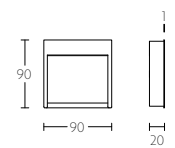

inbouwkom
te verlijmen | flush pull
for glue fitting

mat nikkel
satin nickel

MN926

MN800/32

inbouwkom
te verlijmen | flush pull
for glue fitting

mat nikkel
satin nickel

MN800/32

MN800/128